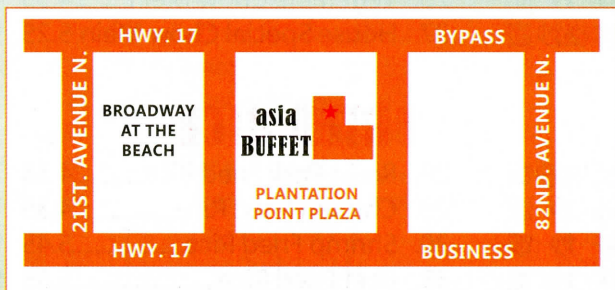

Taste of Asia Buffet

Best of the Beach Asian Restaurant

Dine In or Carry Out

THE:843.626.8812

www.tasteofasiabuffet.com

(PLANTATION POINT PLAZA)

1293 38TH AVE, N. (17 BYPASS)
MYRTLE BEACH, SC 29577

OPENING 17 JULY 2021

OPEN HOURS MONDAY TO SUNDAY 11:00AM-10:00PM